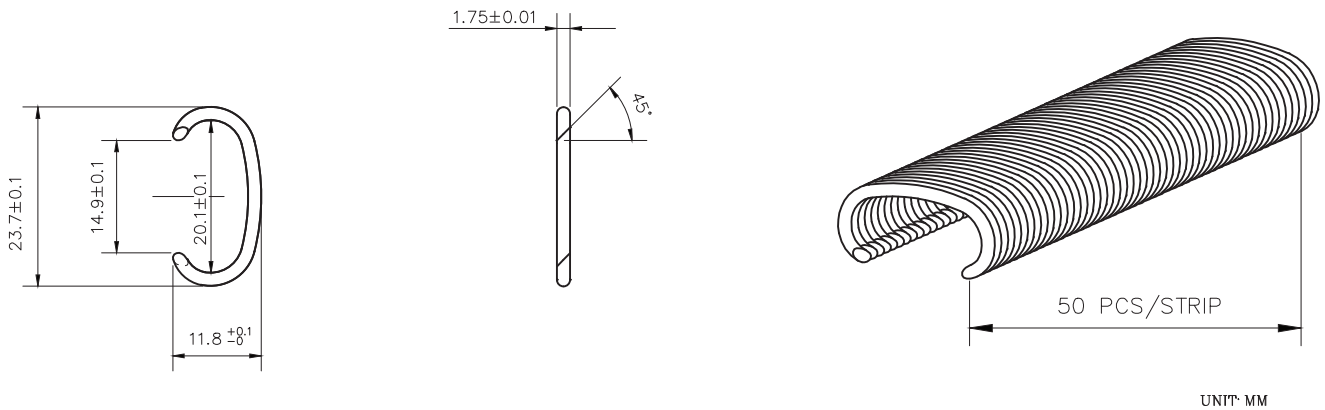

HOG RINGS

15 Gauge, Hog Rings, 3/4" Crown

ITEM#	DESC.	FINISH	WT/CTN (LBS)	M/BX	BXS/CTN	PLT Q'TY (BY CARTONS)	LIST PRICE	
							PER/M	PER/CTN
86932	D-TYPE	BRITE	17	10	1	120	\$4.00	\$40.00
86933	D-TYPE	EG	17	10	1	120	\$5.00	\$50.00
86942	C-TYPE	BRITE	17	10	1	120	\$4.00	\$40.00
86943	C-TYPE	EG	17	10	1	120	\$5.00	\$50.00

D-Type Hog Rings (Similar to Bostitch SR15)

Actual Size

C-Type Hog Rings (Similar to Bostitch RING15100P)

Actual Size

****Stainless steel available on special order. Please call for quote and availability****