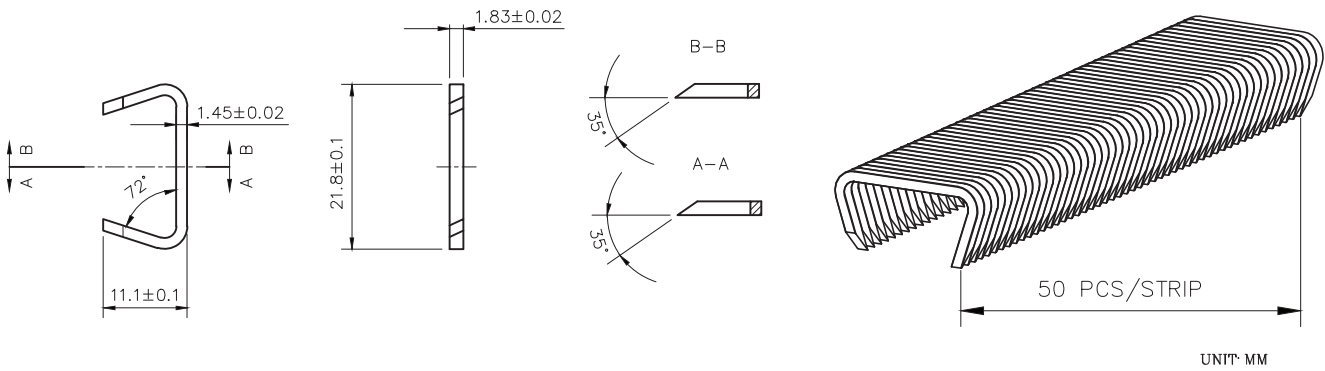

HOG RINGS

15 Gauge, Hog Rings, 3/4" Crown

ITEM#	DESC.	FINISH	WT/CTN (LBS)	M/BX	BXS/CTN	PLT Q'TY (BY CARTONS)	LIST PRICE	
							PER/M	PER/CTN
86932	D-TYPE	BRITE	17	10	1	120	\$4.00	\$40.00
86933	D-TYPE	EG	17	10	1	120	\$5.00	\$50.00
86942	C-TYPE	BRITE	17	10	1	120	\$4.00	\$40.00
86943	C-TYPE	EG	17	10	1	120	\$5.00	\$50.00

D-Type Hog Rings (Similar to Bostitch SR15)

Actual Size

C-Type Hog Rings (Similar to Bostitch RING15100P)

Actual Size

****Stainless steel available on special order. Please call for quote and availability****